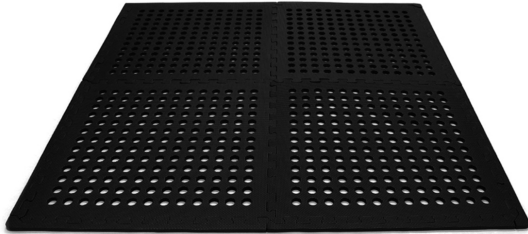

## OZtrail EVA Foam Floor Mat

**From \$32.90**

Available colours:

Black

### Details

Create a soft floor inside your house, in the backyard, or prevent dirt from getting into your tent at the campsite with the super handy Foam Floor Mat from Oztrail. These foam mats fit together like a jigsaw puzzle, so you can add as many extra as you like to cover the area you want. Each pack comes with 4 mats included, which forms a mat that covers 1.22 x 1.22 square and is made from 12mm thick EVA closed cell foam which is hard wearing for outdoor use. Each mat has slots in it, which means that dirt and sand will easily fall through it, making it easy to keep clean. The soft to stand, sleep or sit on Foam Floor Mat from Oztrail is one of the most versatile options for your camper trailer, caravan, tent, annexe or home. 4x mats included which forms a mat that's 1.22 x 1.22 square Fit together like a jigsaw puzzle and can be added to 12mm thick Creates a soft surface to sleep sit or stand on Hard wearing EVA closed cell foam Slots allow dirt and sand through

### Specifications

<b>Snowys Code:</b>	31590
<b>Supplier Code:</b>	EMF-FFM-A
<b>External Dimensions:</b>	60W x 60L cm (each)   122W x 122L cm (total)   1.2 cm Thick
<b>Packed Dimensions:</b>	63W x 63L x 4.8H cm
<b>Material:</b>	EVA
<b>Weight:</b>	0.85 Kg
<b>Warranty:</b>	1 Year