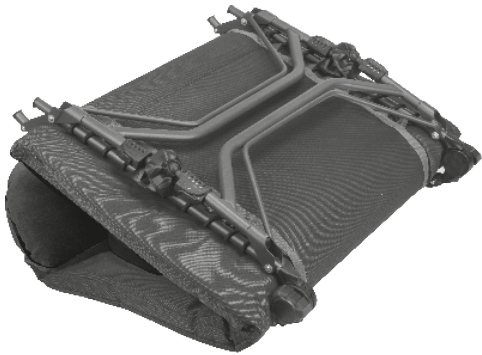

PREMIUM CAMPING BED

Instruction Manual

Distributed by
PRIMUS AUSTRALIA Pty Ltd
Bundoora Victoria 3083
www.companionleisure.com.au

Part No. COMP7501

INSTALLATION

1 Take the bed out of the carry bag

2 Unfold the frame legs and unlock the knob