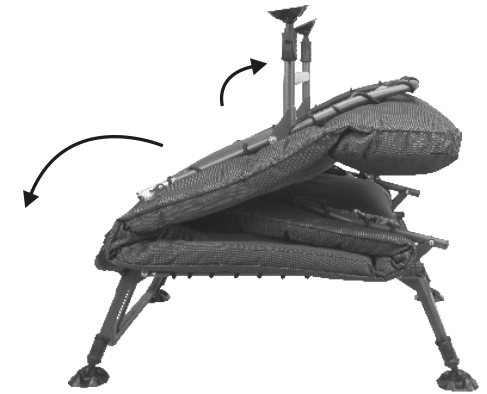

3 Sit the bed on the ground and unfold the third leg