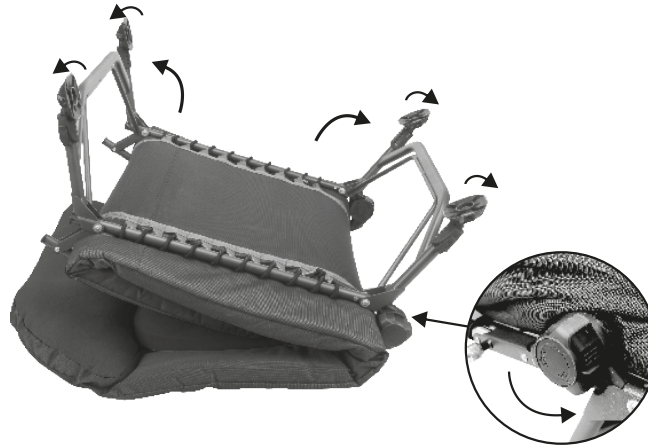

PREMIUM CAMPING BED

Instruction Manual

Distributed by
PRIMUS AUSTRALIA Pty Ltd
Bundoora Victoria 3083
www.companionleisure.com.au

Part No. COMP7501

INSTALLATION

1 Take the bed out of the carry bag

2 Unfold the frame legs and unlock the knob

3 Sit the bed on the ground and unfold the third leg

4 Secure with the safety lock and unfold the foot section

5 Lock the knob to secure the frame and adjust leg height if needed